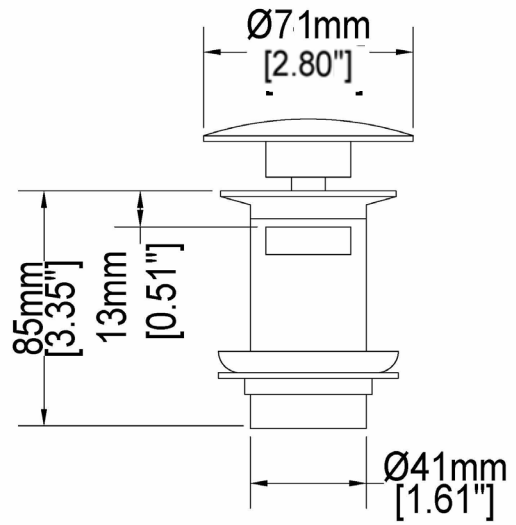

Claybrook.

MARBLEFORM BASIN WASTE

Pop up Waste - Slotted

BAS-WAS-MRF-CLK-COL-WOF-(colour)

Size: dia 710mm

MATERIAL: Marble Composite

FINISHES

Honed MarbleForm - Leather