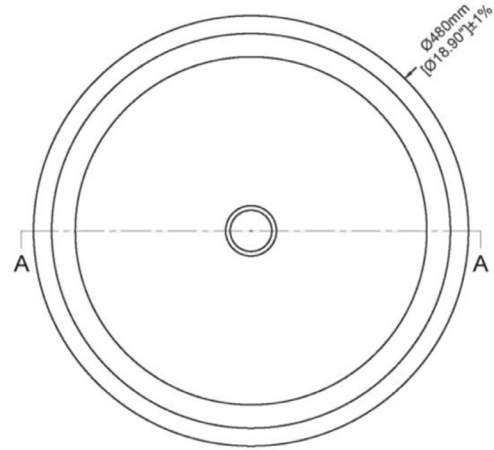

Claybrook.

OKINA MARBLEFORM BASIN

Round Counter Top Basin

BAS-OKI-MRF-FOG-NOF
Size: L480 x w480 x h150mm

MATERIAL: Marble Composite

FINISHES:

High Honed MarbleForm - Fog

Please order MarbleForm pop up waste separately

Print colours may vary from original.

If you require any further assistance regarding specification data and technical advice please contact us at enquiries@claybrookstudio.co.uk

TECHNICAL INFORMATION

Basin weight	16 kg / 35 lbs
Weight with water	28 kg / 62 lbs
Capacity	12 L / 3.17 US gal