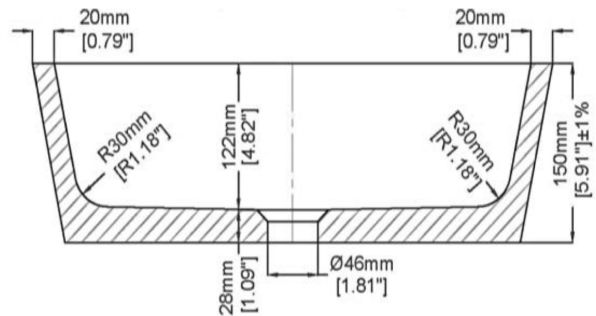

Claybrook.

OKINA MARBLEFORM BASIN

Round Counter Top Basin

BAS-OKI-MRF-FOG-NOF
Size: L480 x w480 x h150mm

MATERIAL: Marble Composite

FINISHES:

High Honed MarbleForm - Fog

Please order MarbleForm pop up waste separately

Print colours may vary from original.

If you require any further assistance regarding specification data and technical advice please contact us at enquiries@claybrookstudio.co.uk

TECHNICAL INFORMATION

Basin weight	16 kg / 35 lbs
Weight with water	28 kg / 62 lbs
Capacity	12 L / 3.17 US gal