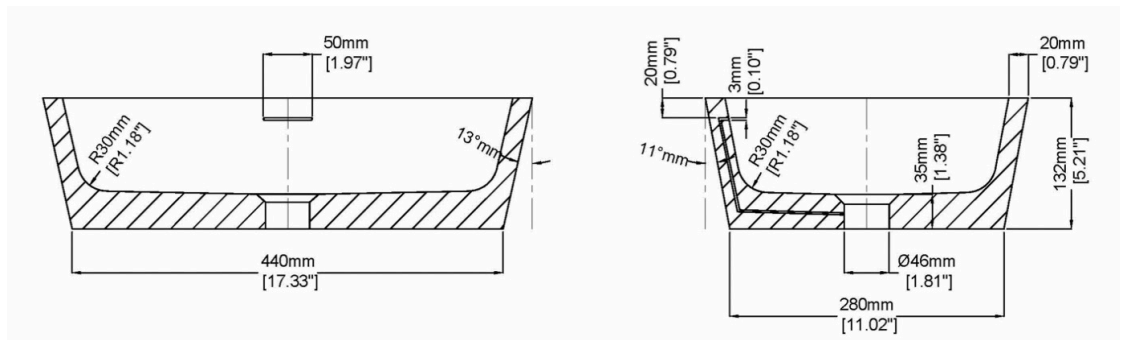

Claybrook.

OUNA MARBLEFORM BASIN

Oval Counter Top Basin

BAS-OUN-MRF-DWH-WOF
Size: L500 x w330 x h132mm

MATERIAL: Marble Composite

FINISHES:

Honed MarbleForm - Dover White

Please order MarbleForm pop up waste separately

Print colours may vary from original.

If you require any further assistance regarding specification data and technical advice please contact us at enquiries@claybrookstudio.co.uk

TECHNICAL INFORMATION

Basin weight	10 kg / 22 lbs
Weight with water	18 kg / 40 lbs
Capacity to overflow	8 L / 2.11 US gal
Water depth to overflow	77 mm / 3.03 "