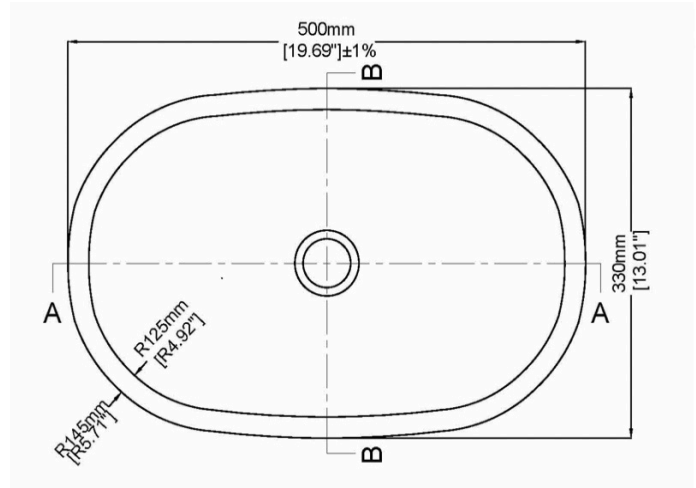

Claybrook.

OUNA MARBLEFORM BASIN

Oval Counter Top Basin

BAS-OUN-MRF-DWH-WOF
Size: L500 x w330 x h132mm

MATERIAL: Marble Composite

FINISHES:

Honed MarbleForm - Dover White

Please order MarbleForm pop up waste separately

Print colours may vary from original.

If you require any further assistance regarding specification data and technical advice please contact us at enquiries@claybrookstudio.co.uk

TECHNICAL INFORMATION

Basin weight	10 kg / 22 lbs
Weight with water	18 kg / 40 lbs
Capacity to overflow	8 L / 2.11 US gal
Water depth to overflow	77 mm / 3.03 "