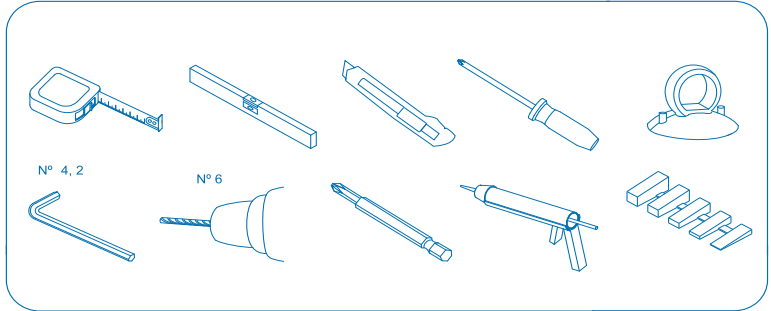

PERITO GLASS SHOWER SCREEN

Fitting Instructions

PERITO GLASS SHOWER SCREEN

Fitting Instructions

PERITO GLASS SHOWER SCREEN

Technical Drawings - 800 and 900 Screen

PERITO GLASS SHOWER SCREEN

Technical Drawings - 1000 and 1200 Screen