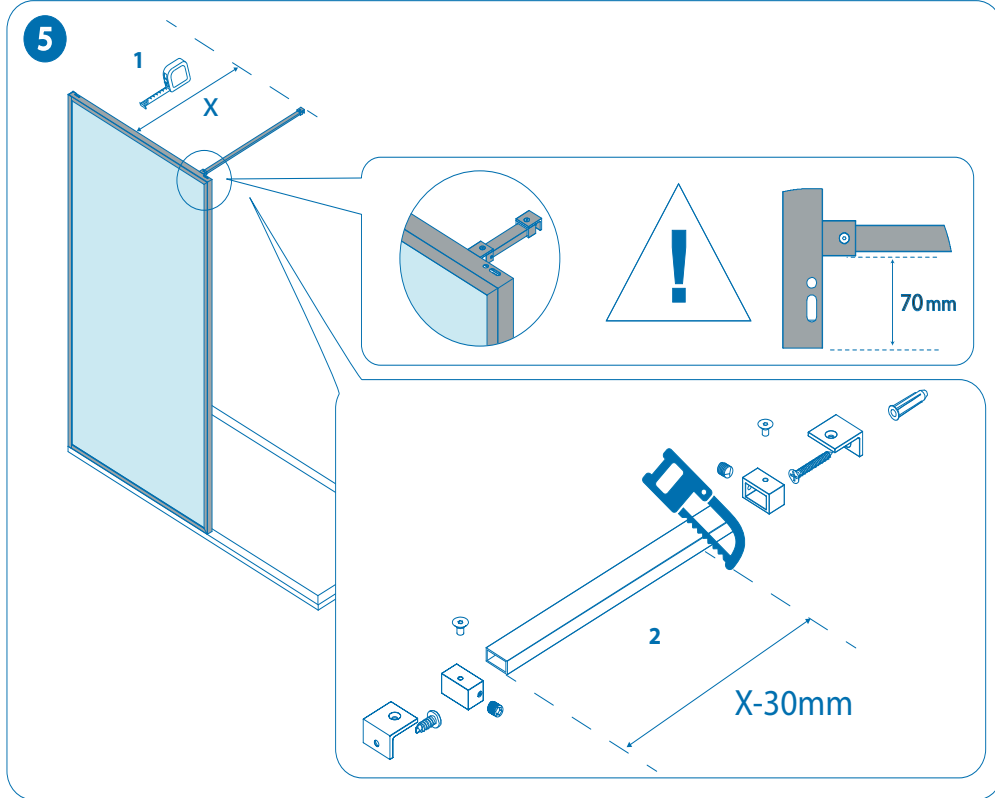

PERITO GLASS SHOWER SCREEN

Fitting Instructions

PERITO GLASS SHOWER SCREEN

Fitting Instructions

PERITO GLASS SHOWER SCREEN

Technical Drawings - 800 and 900 Screen

PERITO GLASS SHOWER SCREEN

Technical Drawings - 1000 and 1200 Screen