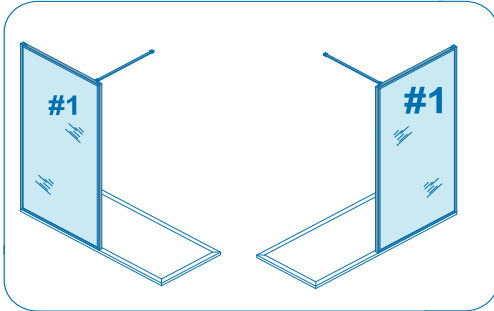

PERITO GLASS SHOWER SCREEN

Fitting Instructions

PERITO GLASS SHOWER SCREEN

Fitting Instructions

PERITO GLASS SHOWER SCREEN

Technical Drawings - 800 and 900 Screen

PERITO GLASS SHOWER SCREEN

Technical Drawings - 1000 and 1200 Screen