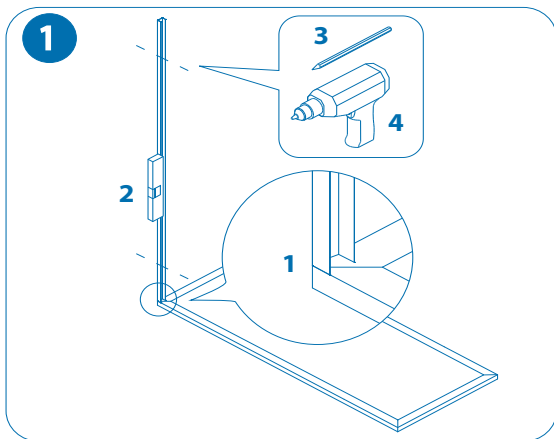

PERITO GLASS SHOWER SCREEN

Fitting Instructions

PERITO GLASS SHOWER SCREEN

Fitting Instructions

PERITO GLASS SHOWER SCREEN

Technical Drawings - 800 and 900 Screen

PERITO GLASS SHOWER SCREEN

Technical Drawings - 1000 and 1200 Screen