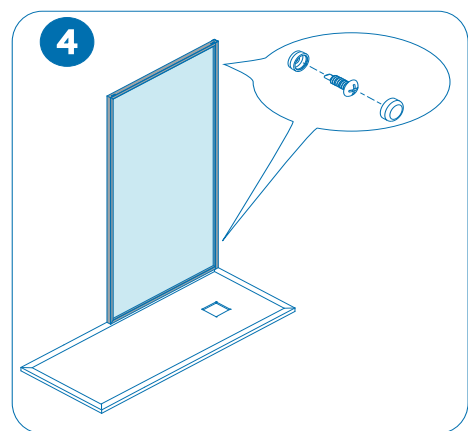

PERITO GLASS SHOWER SCREEN

Fitting Instructions

PERITO GLASS SHOWER SCREEN

Fitting Instructions

PERITO GLASS SHOWER SCREEN

Technical Drawings - 800 and 900 Screen

PERITO GLASS SHOWER SCREEN

Technical Drawings - 1000 and 1200 Screen