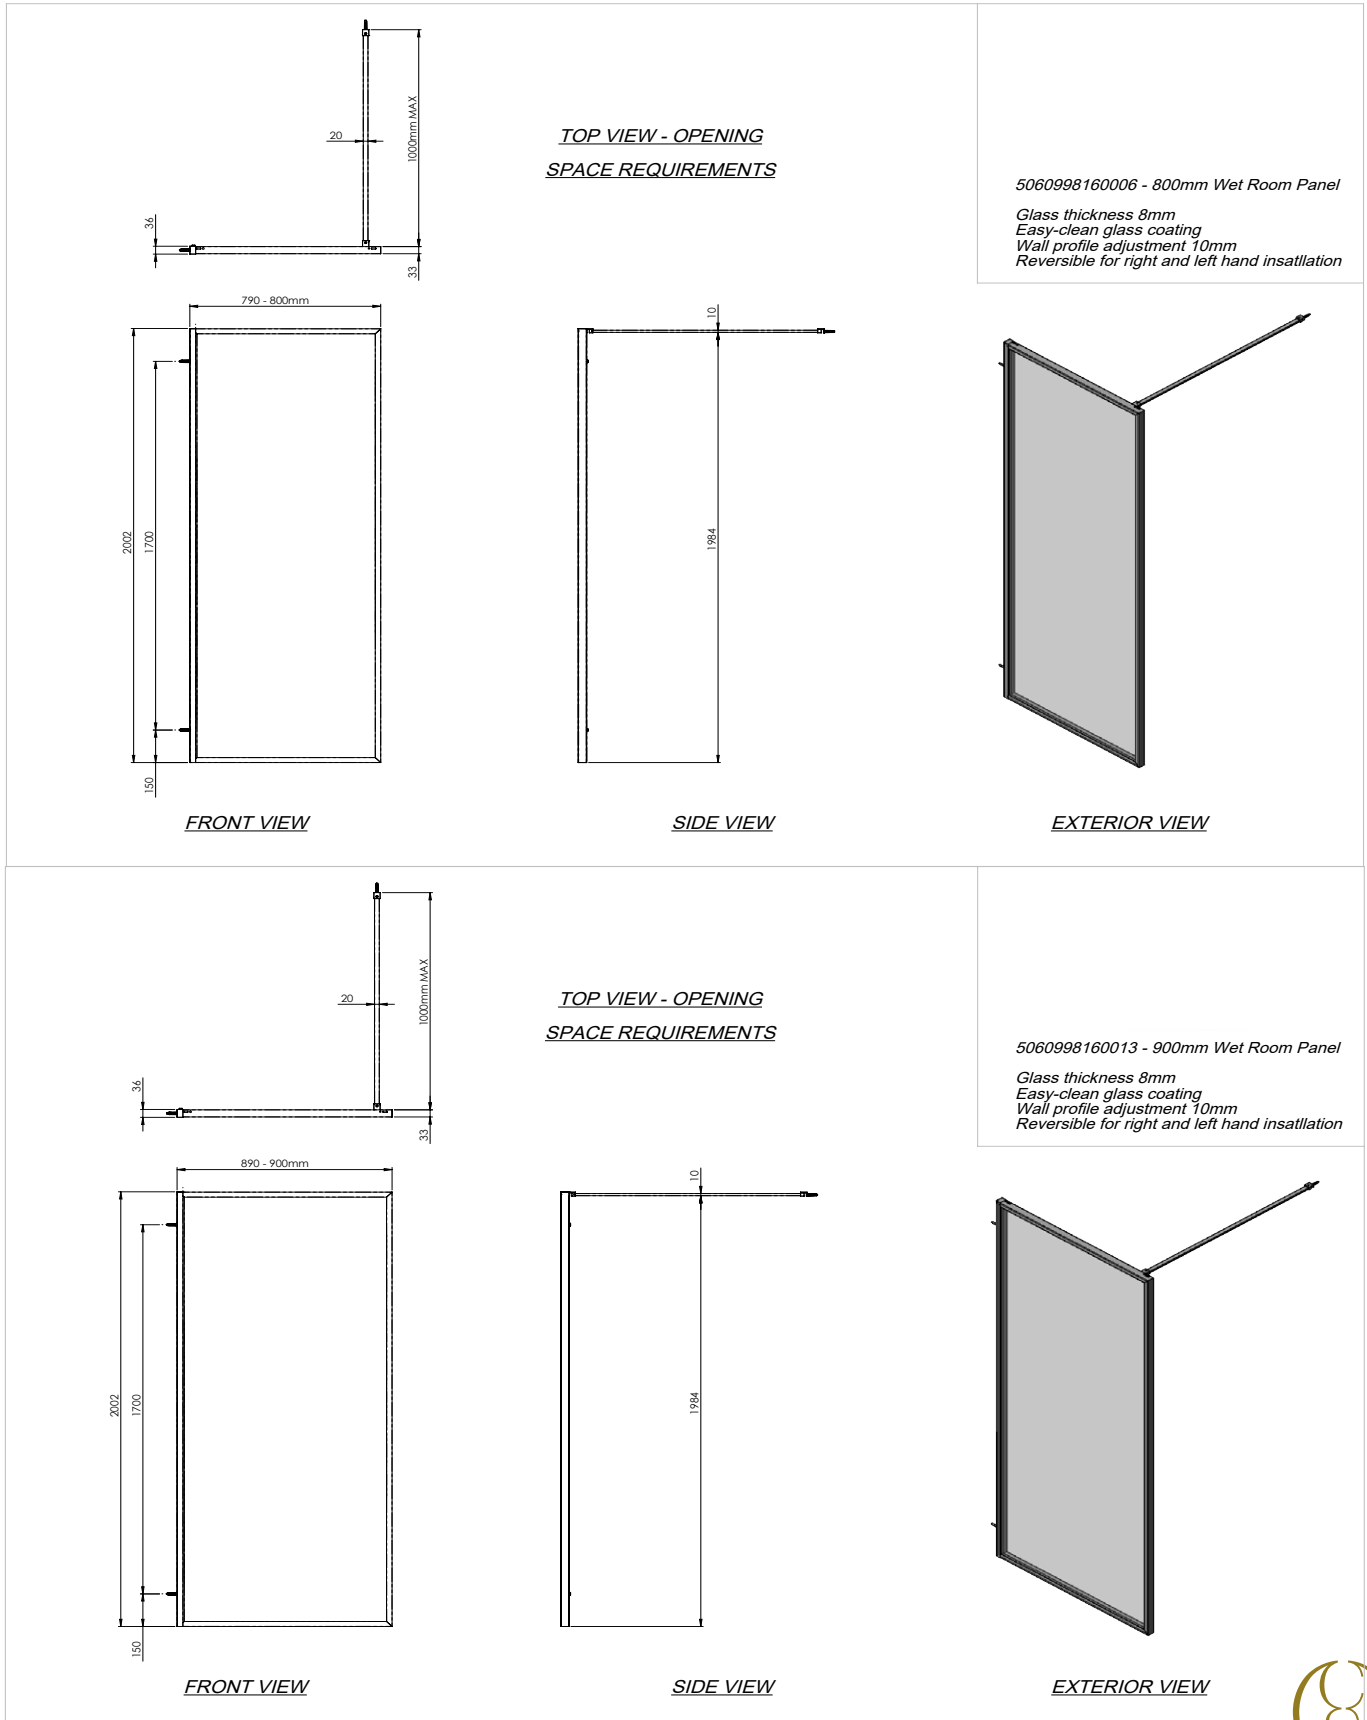

PERITO GLASS SHOWER SCREEN

Fitting Instructions

PERITO GLASS SHOWER SCREEN

Fitting Instructions

PERITO GLASS SHOWER SCREEN

Technical Drawings - 800 and 900 Screen

PERITO GLASS SHOWER SCREEN

Technical Drawings - 1000 and 1200 Screen