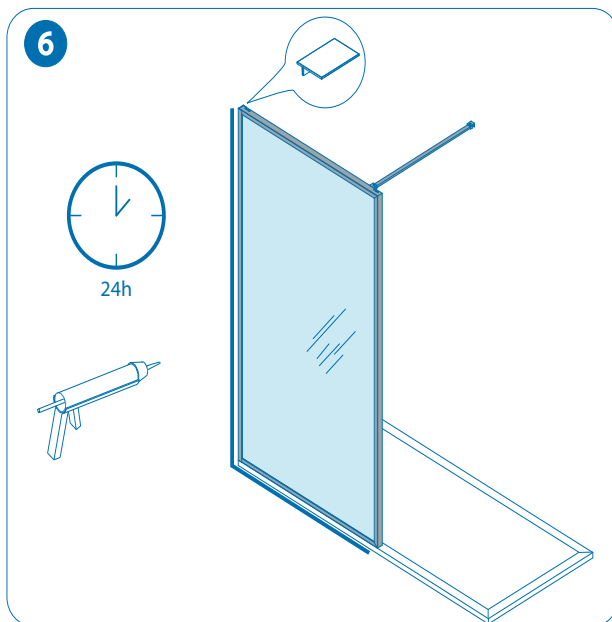

PERITO GLASS SHOWER SCREEN

Fitting Instructions

PERITO GLASS SHOWER SCREEN

Fitting Instructions

PERITO GLASS SHOWER SCREEN

Technical Drawings - 800 and 900 Screen

PERITO GLASS SHOWER SCREEN

Technical Drawings - 1000 and 1200 Screen