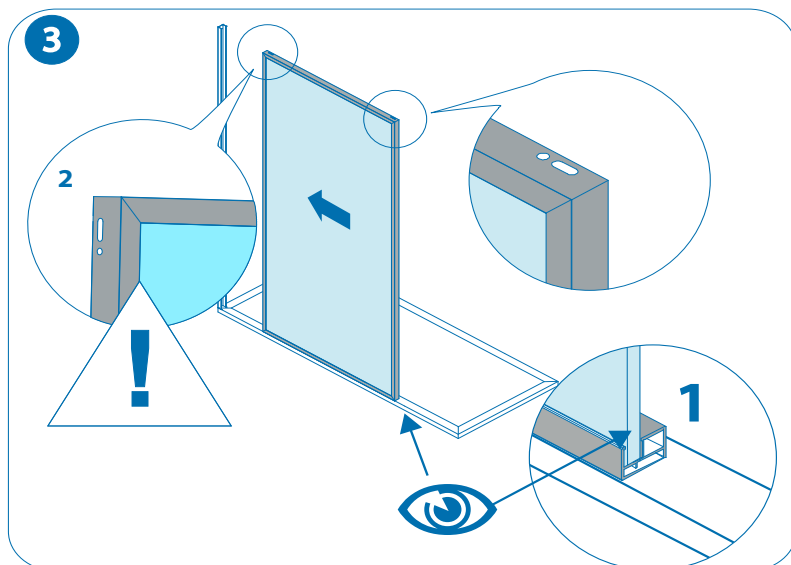

PERITO GLASS SHOWER SCREEN

Fitting Instructions

PERITO GLASS SHOWER SCREEN

Fitting Instructions

PERITO GLASS SHOWER SCREEN

Technical Drawings - 800 and 900 Screen

PERITO GLASS SHOWER SCREEN

Technical Drawings - 1000 and 1200 Screen