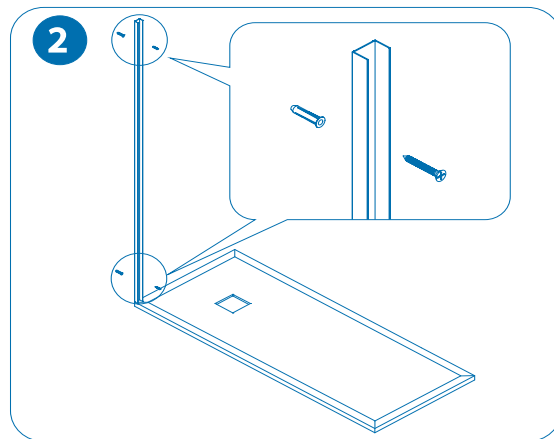

PERITO GLASS SHOWER SCREEN

Fitting Instructions

PERITO GLASS SHOWER SCREEN

Fitting Instructions

PERITO GLASS SHOWER SCREEN

Technical Drawings - 800 and 900 Screen

PERITO GLASS SHOWER SCREEN

Technical Drawings - 1000 and 1200 Screen