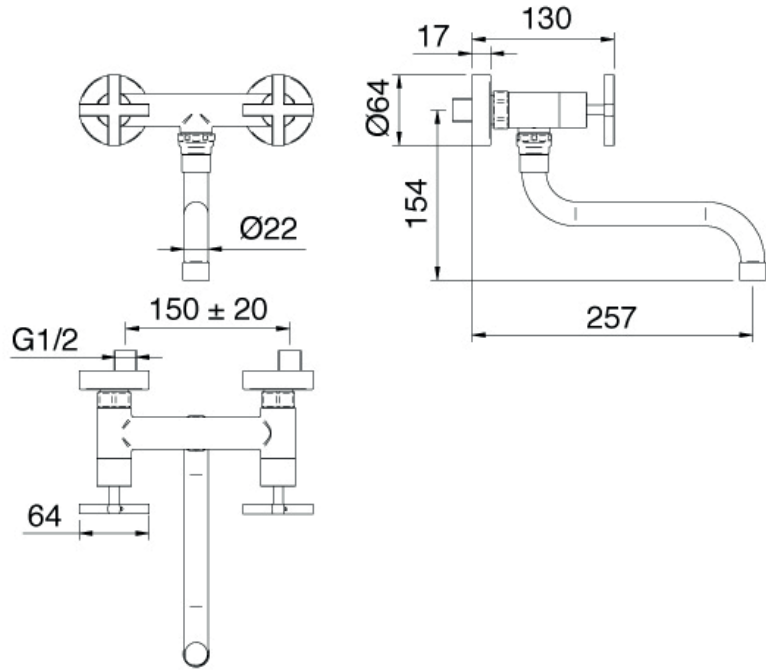

# MIDTOWN BASIN TAP

Wall Mounted 3 Hole Basin Retro Mixer with Cross Heads

TAP-MID-BAS-3TR-CHX (Chrome)

MATERIAL: Brass

FINISHES

Chrome

Print colours may vary from original.

If you require any further assistance regarding specification data and technical advice please contact us at [enquiries@claybrookstudio.co.uk](mailto:enquiries@claybrookstudio.co.uk)