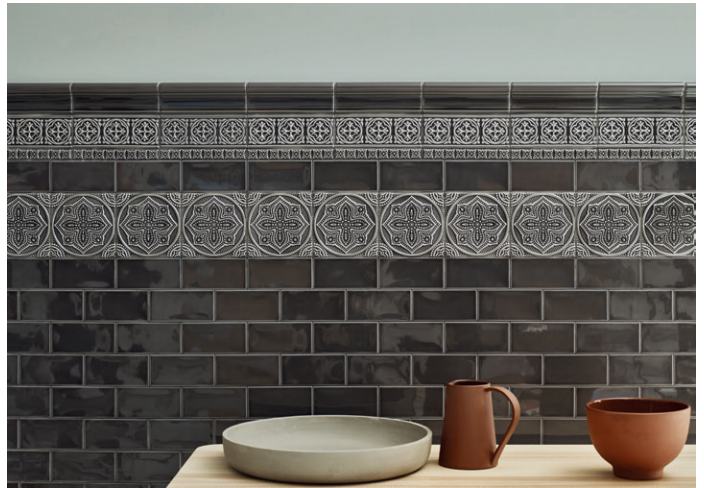

## SAGRADA

These Spanish glazed tiles exude a sense of history and elegance in shades that are perfect in bathrooms and kitchens; we particularly love the depth of colours and subtle variation from tile to tile.

4 COLOURS / 1 FINISH / 1 FORMAT / 3 FINISHING PIECES / 2 DECORS

Sagrada Nave and Chapel Rectangle

Sagrada Transept Rectangle, Border 1 & 2, Decor 1 and Border