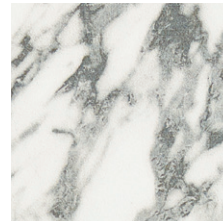

4 COLOURS / 2 FINISHES / 2 FORMATS

Sea Cliff Clement Street Matt 30x60

Sea Cliff Anza Street Polished 30x60

COLOURS

Clement Street

Lake Street

Balboa Street

Anza Street

FINISHES

Matt

Polished

FORMAT	SIZE (mm)	THICKNESS (mm)	FINISH	COLOURS	GROUT WIDTH (mm)
Rectangle	300 x 600	9	Polished/Matt	All	3
Square	600 x 600	9	Polished/Matt	All	3

Shade Variation / V2 - Slight

Material / Unglazed Porcelain