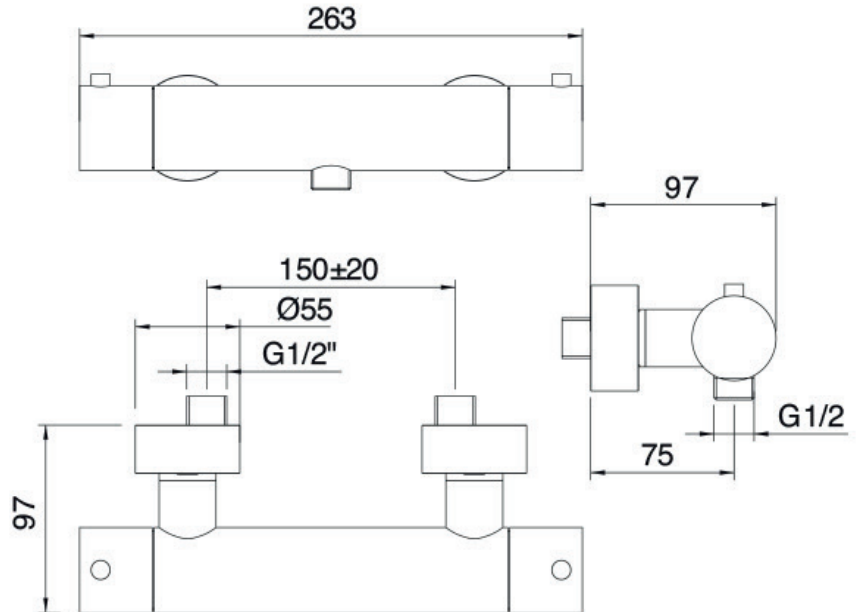

Claybrook.

MIDTOWN SHOWER

Thermostatic Shower Mixer for Slider Rail with Lever

SHO-MID-EXP-TSM-CHL (Chrome)

MATERIAL: Brass

FINISHES

Chrome

Print colours may vary from original.