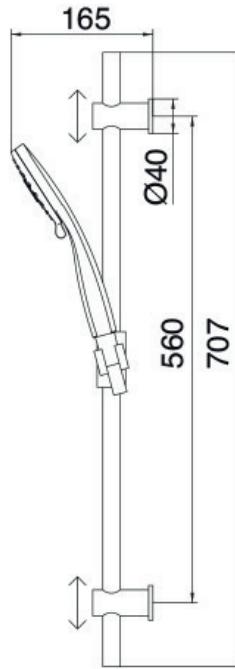

Claybrook.

MIDTOWN SHOWER

Shower Rose on Slider Rail

SHO-MID-CON-HRS-CH (Chrome)

MATERIAL: Brass

FINISHES

Chrome

Print colours may vary from original.