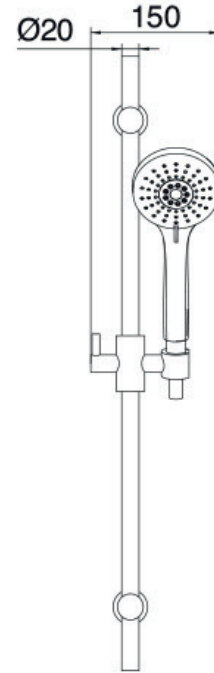

Claybrook.

MIDTOWN SHOWER

Shower Rose on Slider Rail

SHO-MID-CON-HRS-CH (Chrome)

MATERIAL: Brass

FINISHES

Chrome

Print colours may vary from original.