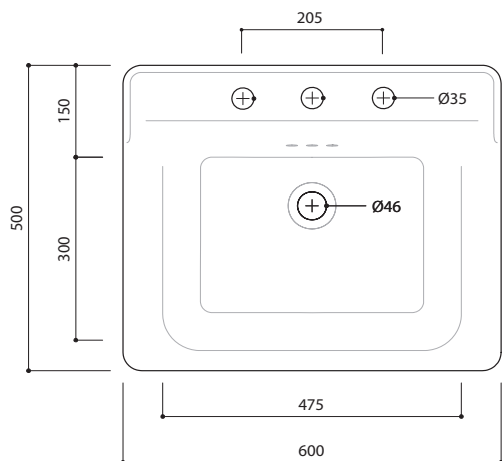

Claybrook.

SPITALFIELDS

Small Console Basin for Stand

BAS-SPI-CER-CON-SML-WHT-WOF

Size: L600 x d500 x h275mm

Tap holes: 3

MATERIAL: Ceramic

Please order waste separately