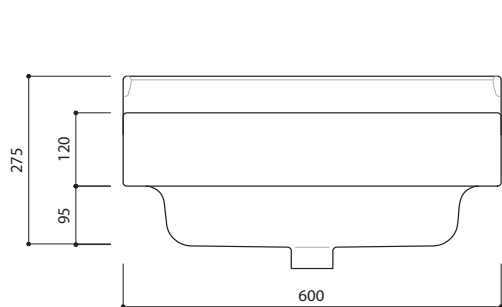

Claybrook.

SPITALFIELDS

Small Console Basin for Stand

BAS-SPI-CER-CON-SML-WHT-WOF

Size: L600 x d500 x h275mm

Tap holes: 3

MATERIAL: Ceramic

Please order waste separately