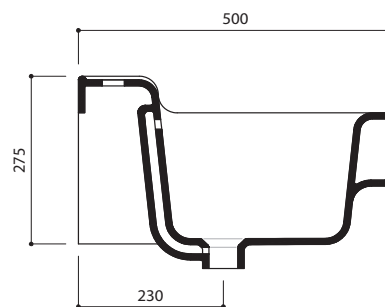

Claybrook.

SPITALFIELDS

Small Console Basin for Stand

BAS-SPI-CER-CON-SML-WHT-WOF

Size: L600 x d500 x h275mm

Tap holes: 3

MATERIAL: Ceramic

Please order waste separately