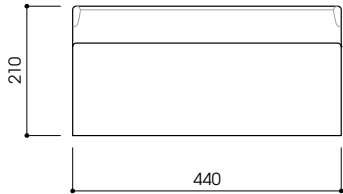

# SPITALFIELDS

Small Counter Top or Wall Hung Basin

BAS-SPI-CER-SML-WHT-WOF  
Size: L440 x d460 x h210mm  
Tap holes: 1

MATERIAL: Ceramic

Please order waste separately

Print colours may vary from original.