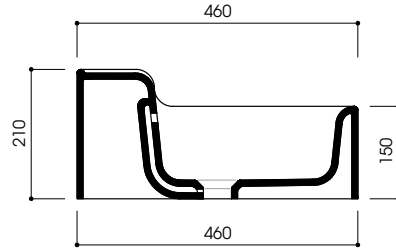

# SPITALFIELDS

Small Counter Top or Wall Hung Basin

BAS-SPI-CER-SML-WHT-WOF  
Size: L440 x d460 x h210mm  
Tap holes: 1

MATERIAL: Ceramic

Please order waste separately

Print colours may vary from original.