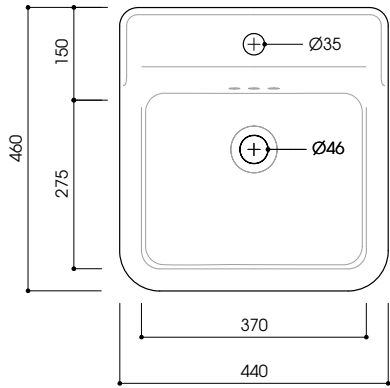

# SPITALFIELDS

Small Counter Top or Wall Hung Basin

BAS-SPI-CER-SML-WHT-WOF  
Size: L440 x d460 x h210mm  
Tap holes: 1

MATERIAL: Ceramic

Please order waste separately

Print colours may vary from original.