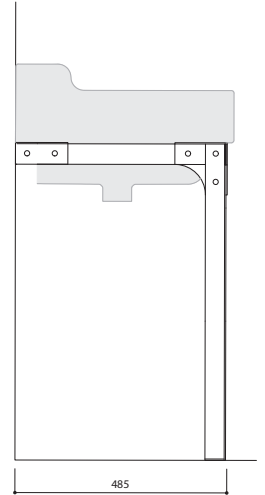

Claybrook.

SPITALFIELDS

Metal Legs for Small Console Basin

BAS-SPI-MET-STD-SML-WHT
BAS-SPI-MET-STD-SML-BLK
Size: L570 x d485 x h730 mm

MATERIAL: Painted Metal

LEG COLOUR OPTIONS:

White

Black