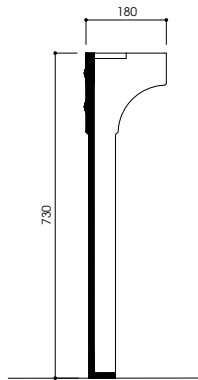

Claybrook.

SPITALFIELDS

Metal Legs for Small Console Basin

BAS-SPI-MET-STD-SML-WHT
BAS-SPI-MET-STD-SML-BLK
Size: L570 x d485 x h730 mm

MATERIAL: Painted Metal

LEG COLOUR OPTIONS:

White

Black