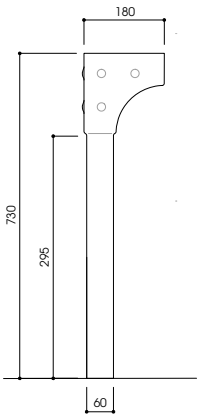

Claybrook.

SPITALFIELDS

Metal Legs for Small Console Basin

BAS-SPI-MET-STD-SML-WHT
BAS-SPI-MET-STD-SML-BLK
Size: L570 x d485 x h730 mm

MATERIAL: Painted Metal

LEG COLOUR OPTIONS:

White

Black