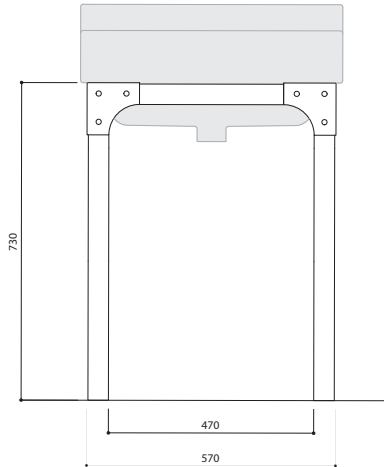

Claybrook.

SPITALFIELDS

Metal Legs for Small Console Basin

BAS-SPI-MET-STD-SML-WHT
BAS-SPI-MET-STD-SML-BLK
Size: L570 x d485 x h730 mm

MATERIAL: Painted Metal

LEG COLOUR OPTIONS:

White

Black