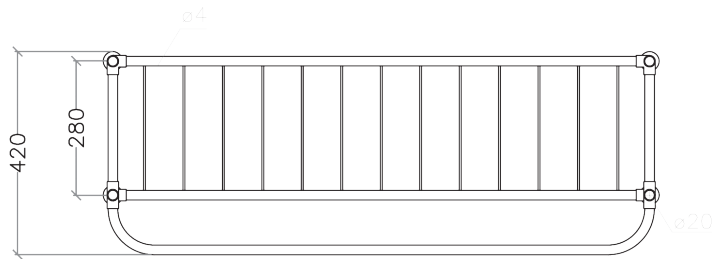

# SMITHFIELD

Metal Stand

STD-SMI-MET-SML-BLK  
Size: L520 x d420 x h790mm

MATERIAL: Metal - powder coated

Special order sizes available for 1120, 820 and 340 lengths

Print colours may vary from original.

If you require any further assistance regarding specification data and technical advice please contact us at [enquiries@claybrookstudio.co.uk](mailto:enquiries@claybrookstudio.co.uk)