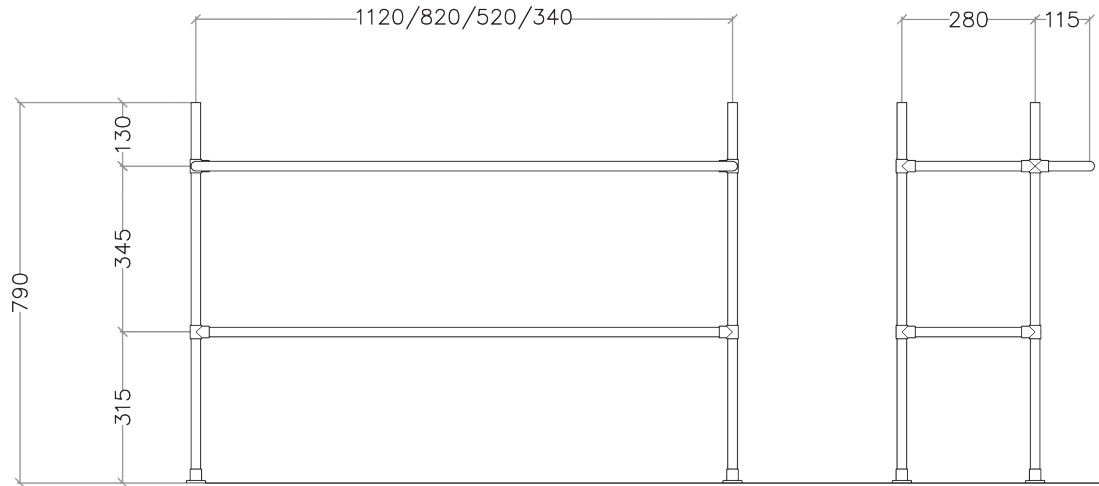

# SMITHFIELD

Metal Stand

STD-SMI-MET-SML-BLK  
Size: L520 x d420 x h790mm

MATERIAL: Metal - powder coated

Special order sizes available for 1120, 820 and 340 lengths

Print colours may vary from original.

If you require any further assistance regarding specification data and technical advice please contact us at [enquiries@claybrookstudio.co.uk](mailto:enquiries@claybrookstudio.co.uk)