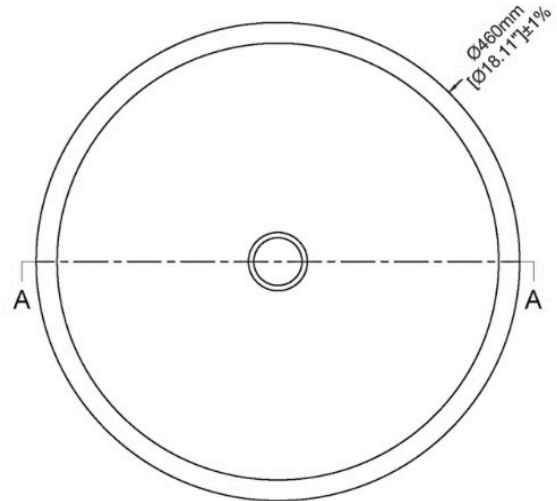

Claybrook.

SOLAR MARBLEFORM BASIN

Round Counter Top Basin

BAS-LUN-MRF-SAH-NOF
Size: L460 x w460 x h140mm

MATERIAL: Marble Composite

FINISHES:

Honed and Natural MarbleForm - Sahara

Please order MarbleForm pop up waste separately

Print colours may vary from original.

If you require any further assistance regarding specification data and technical advice please contact us at enquiries@claybrookstudio.co.uk

TECHNICAL INFORMATION

Basin weight	6 kg / 13 lbs
Weight with water	15 kg / 33 lbs
Capacity	9 L / 2.38 US gal