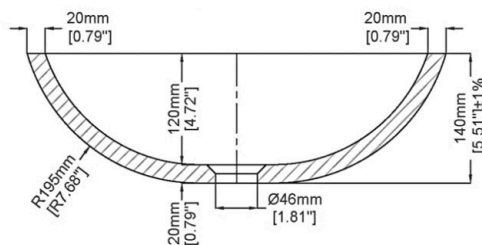

Claybrook.

SOLAR MARBLEFORM BASIN

Round Counter Top Basin

BAS-LUN-MRF-SAH-NOF
Size: L460 x w460 x h140mm

MATERIAL: Marble Composite

FINISHES:

Honed and Natural MarbleForm - Sahara

Please order MarbleForm pop up waste separately

Print colours may vary from original.

If you require any further assistance regarding specification data and technical advice please contact us at enquiries@claybrookstudio.co.uk

TECHNICAL INFORMATION

Basin weight	6 kg / 13 lbs
Weight with water	15 kg / 33 lbs
Capacity	9 L / 2.38 US gal