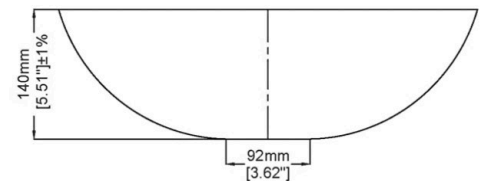

Claybrook.

SOLAR MARBLEFORM BASIN

Round Counter Top Basin

BAS-LUN-MRF-SAH-NOF
Size: L460 x w460 x h140mm

MATERIAL: Marble Composite

FINISHES:

Honed and Natural MarbleForm - Sahara

Please order MarbleForm pop up waste separately

Print colours may vary from original.

If you require any further assistance regarding specification data and technical advice please contact us at enquiries@claybrookstudio.co.uk

TECHNICAL INFORMATION

Basin weight	6 kg / 13 lbs
Weight with water	15 kg / 33 lbs
Capacity	9 L / 2.38 US gal