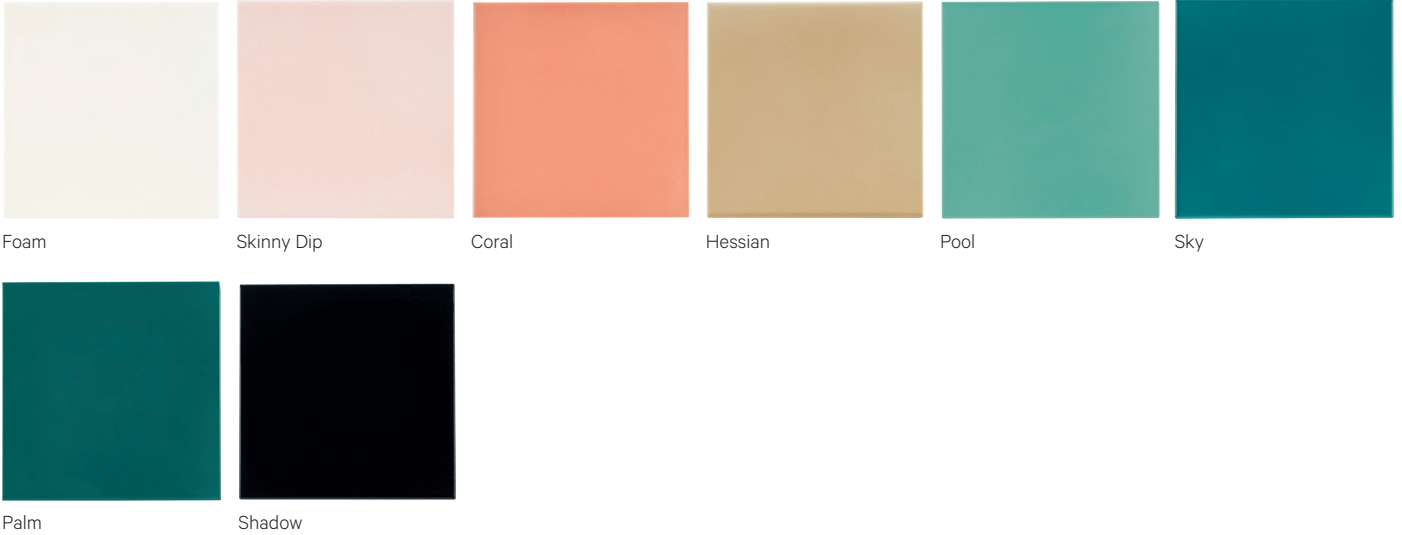

Claybrook.

SPLASH

This gorgeous new range of glazes in eight vibrant colours was inspired by the iconic painting by renowned pop artist David Hockney: 'A Bigger Splash', painted in 1967 in warm and sunny shades, reflects his laid-back Californian lifestyle.

8 COLOURS / 1 FINISH / 1 FORMAT

Splash Palm

Splash Coral and Skinny Dip

COLOURS

Foam Skinny Dip Coral Hessian Pool Sky
Palm Shadow

FORMAT	SIZE (mm)	THICKNESS (mm)	FINISH	COLOURS	GROUT WIDTH (mm)
Square	150 x 150	8	Glazed Ceramic	All	3