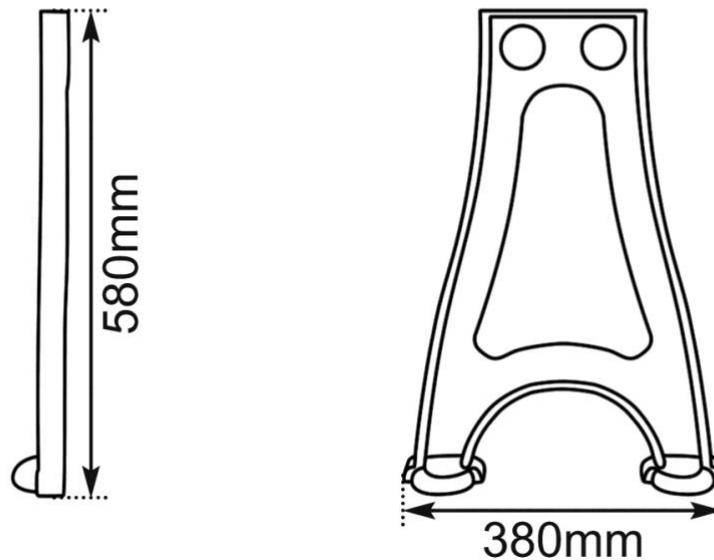

TROY – Cast Iron Stand – Single legs – Polished Cast.

Code- FUR-TRO-WAS-STD-CAS

Body – Cast Iron

Interior – n/a

Exterior – Polished Cast Iron.

Size – 38 w x 58 h cm

Weight – 13.5kg

Requires – For use with Troy Small Basin Cube (FUR-TRO-WAS-SML-FRU)

TROY – Cast Iron Stand – Single leg – Polished Cast for use with Small Basin Cube – (with towel cut-out) – made from Fruitwood – sealed with OSMO Top Oil in a Matt Finish. Fabulous as a freestanding piece of furniture.