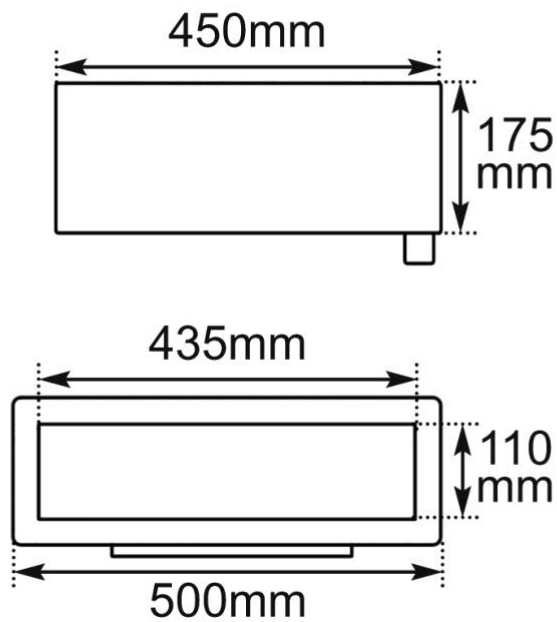

# Claybrook.

TROY – Small Basin Cube – (with towel cut-out) – made from Fruitwood

Code- FUR-TOL-WAS-SML-FRU

Body – Fruitwood

Interior – Fruitwood sealed with OSMO Top Oil – Matt Finish.

Exterior – Fruitwood sealed with OSMO Top Oil – Matt Finish.

Size – 50 w x 45 d x 17.5 h cm

Weight – 9.5kg

Requires – Troy Cast Iron Stand – one legs – Polished Cast.

TROY – Small Basin Cube – (with towel slot) – made from Fruitwood – sealed with OSMO Top Oil in a Matt Finish. Fabulous as a freestanding piece of furniture on Toledo Polished Cast Iron Single Leg, Code - (FUR-TRO-WAS-STD-CAS) or could be fixed to the wall with shelf brackets.