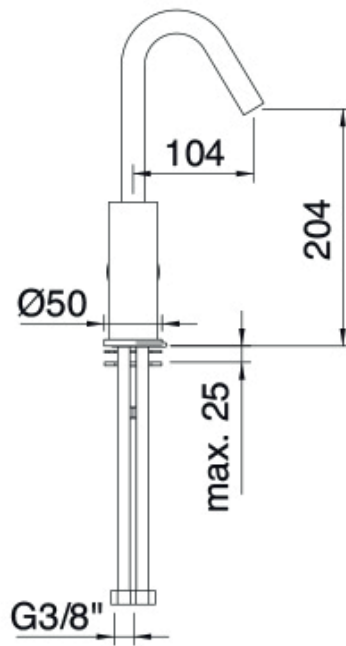

Claybrook.

MIDTOWN BASIN TAP

Tall Mono Basin Mixer with Lever

TAB-MID-BAS-MON-CHL (Chrome)

MATERIAL: Brass

FINISHES

Chrome

Print colours may vary from original.