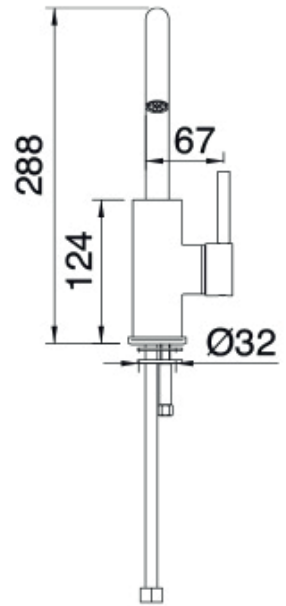

Claybrook.

MIDTOWN BASIN TAP

Tall Mono Basin Mixer with Lever

TAB-MID-BAS-MON-CHL (Chrome)

MATERIAL: Brass

FINISHES

Chrome

Print colours may vary from original.