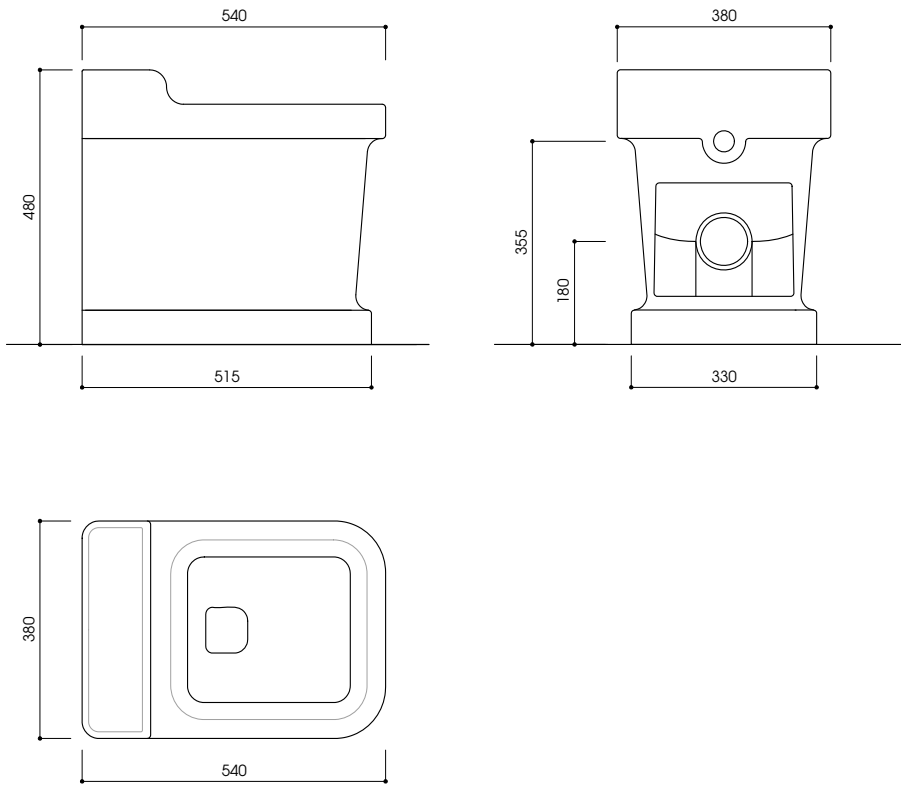

# SPITALFIELDS

Back to Wall Toilet

TOI-SPI-CER-WHT-BTW  
Size: w380 x d540 x h480mm

TOI-SPI-SEA-WHT-SOF-CHR (White seat. Seat must be ordered separately)

TOI-SPI-SEA-BLK-SOF-CHR (Black seat. Seat must be ordered separately)