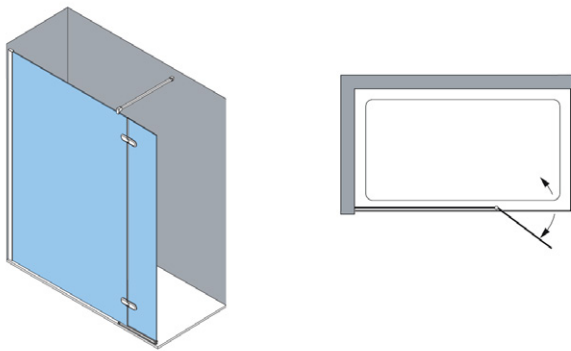

# UPSALA GLASS SHOWER SCREEN

Frameless Panel - Left or Right

### Description:

The Frameless Upsala wet room panel available in 4 colour finish options, 2 glass options and a number of sizes fitting widths of 800mm - 1200mm.

With 8mm toughened safety glass and a range of colour choices the Upsala wet room panel is a beautiful complement to any modern bathroom design.

## Adjustable Wall Profile (Supplied as standard)

Offering up to a maximum 12mm of built-in adjustment (+/- 6mm if set at mid adjustment).

This option is fitter friendly and can compensate in some cases for out of true walls.