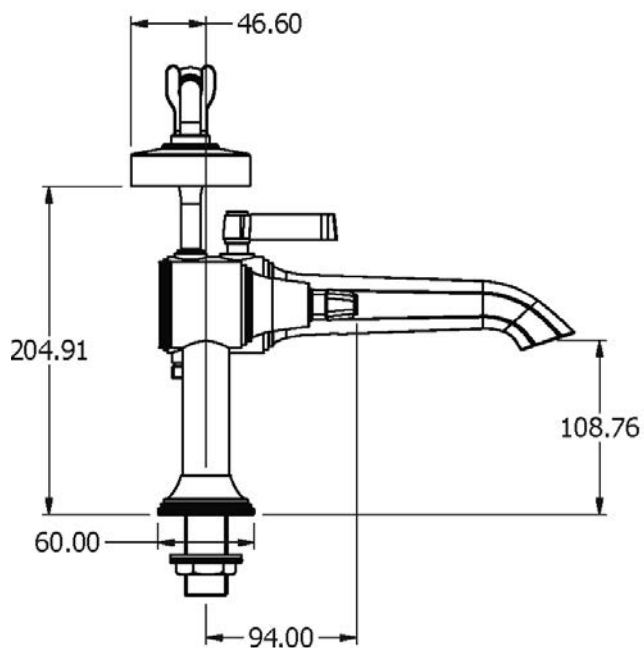

Claybrook.

PRODUCT DATA SHEET

TAP-BEL-BAT-MIX (VCS6K30) deck mounted bath / shower mixer lever

- Available Control Options -

CHML

PNBL

Claybrook.

Claybrook.

The flow rate data provided in this document is indicative of each product and is given in an open outlet condition. Installation design, external connections and fittings not supplied may affect the data provided.

Claybrook.

Item	Part No.	Description
1	-	Inlet Body
2a	-	CD Valve (Anti-Clockwise Closing)
2b	-	CD Valve (Clockwise Closing)
3	-	Screw
4	-	Washer
5	-	Sider Body Spindle

Claybrook.

IMPORTANT NOTES

1. Installation should be carried out by a competent engineer, in accordance with water regulations.
2. Before installation, ensure supply pipes are flushed clean. Debris or loose particles will affect the efficiency of the ceramic disc cartridge.
3. For mixer taps, it is recommended that hot & cold pressures are equally balanced.
4. To help maintain the high quality finish, please clean with a soft damp cloth. Do not use abrasive polish or cleaners. Stains may be removed using undiluted washing up liquid.
5. Ceramic cartridges in hard water areas. To prolong the lifespan and reduce servicing periods of your tap we recommend that a suitable water softener be fitted. Consult your installer/designer for details.
6. Please note that as with all tap and shower ware it will be necessary from time to time for the products to be serviced, this should be carried out by a qualified Plumbing Engineer.