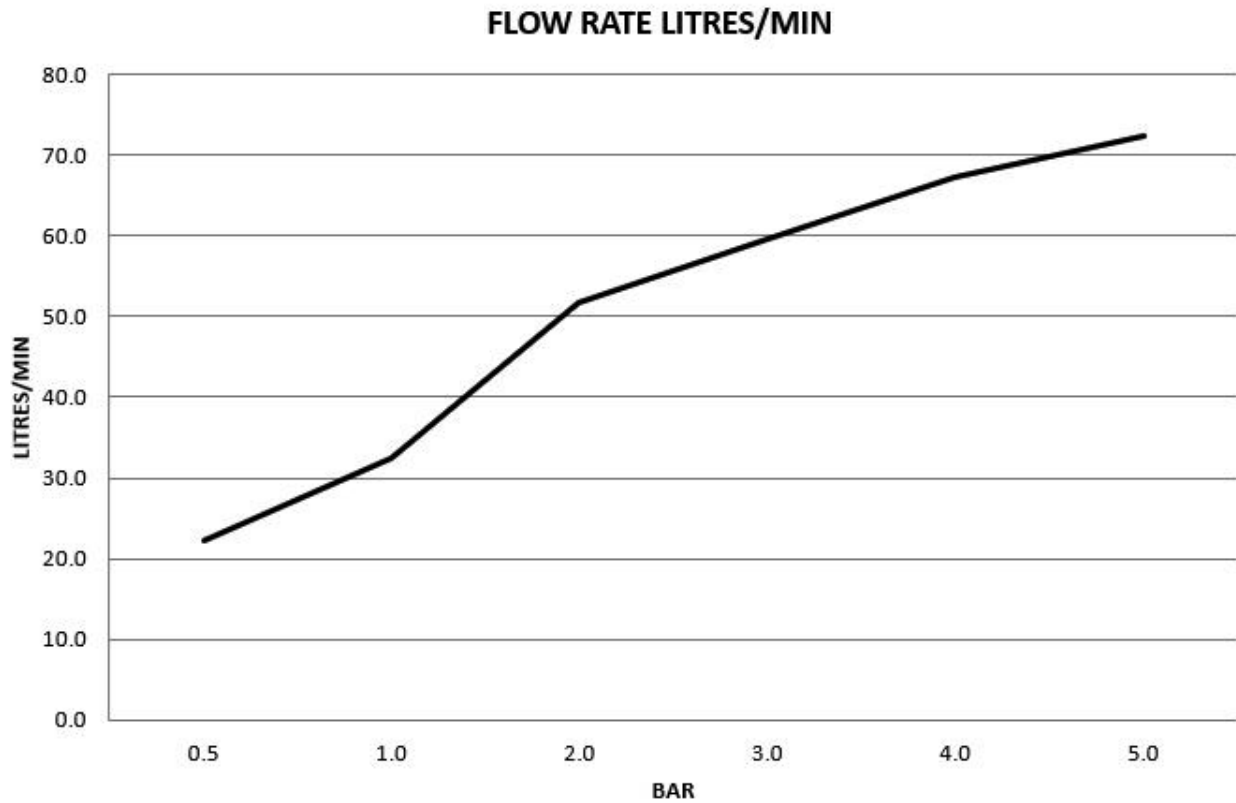

Claybrook.

PRODUCT DATA SHEET

TAP-BEL-BAT-MIX (VCS6K30) deck mounted bath / shower mixer lever

- Available Control Options -

CHML

PNBL

Claybrook.

Claybrook.

The flow rate data provided in this document is indicative of each product and is given in an open outlet condition. Installation design, external connections and fittings not supplied may affect the data provided.

Claybrook.

Item	Part No.	Description
1	-	Inlet Body
2a	-	CD Valve (Anti-Clockwise Closing)
2b	-	CD Valve (Clockwise Closing)
3	-	Screw
4	-	Washer
5	-	Sider Body Spindle

Claybrook.

IMPORTANT NOTES

1. Installation should be carried out by a competent engineer, in accordance with water regulations.
2. Before installation, ensure supply pipes are flushed clean. Debris or loose particles will affect the efficiency of the ceramic disc cartridge.
3. For mixer taps, it is recommended that hot & cold pressures are equally balanced.
4. To help maintain the high quality finish, please clean with a soft damp cloth. Do not use abrasive polish or cleaners. Stains may be removed using undiluted washing up liquid.
5. Ceramic cartridges in hard water areas. To prolong the lifespan and reduce servicing periods of your tap we recommend that a suitable water softener be fitted. Consult your installer/designer for details.
6. Please note that as with all tap and shower ware it will be necessary from time to time for the products to be serviced, this should be carried out by a qualified Plumbing Engineer.