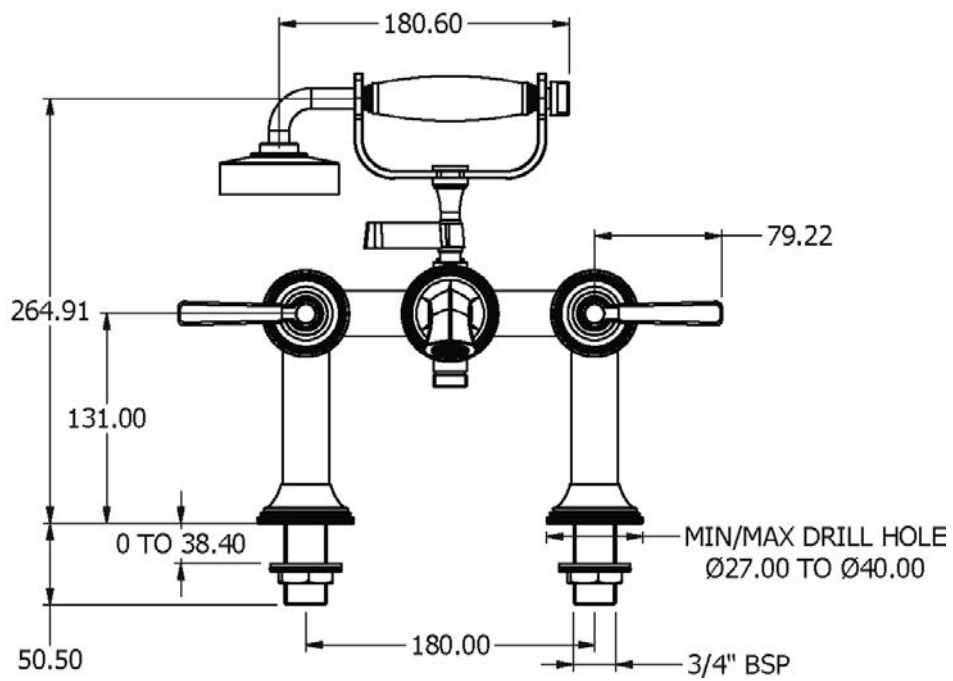

Claybrook.

PRODUCT DATA SHEET

TAP-BEL-BAT-MIX (VCS6K30) deck mounted bath / shower mixer lever

- Available Control Options -

CHML

PNBL

Claybrook.

Claybrook.

The flow rate data provided in this document is indicative of each product and is given in an open outlet condition. Installation design, external connections and fittings not supplied may affect the data provided.

Claybrook.

Item	Part No.	Description
1	-	Inlet Body
2a	-	CD Valve (Anti-Clockwise Closing)
2b	-	CD Valve (Clockwise Closing)
3	-	Screw
4	-	Washer
5	-	Sider Body Spindle

Claybrook.

IMPORTANT NOTES

1. Installation should be carried out by a competent engineer, in accordance with water regulations.
2. Before installation, ensure supply pipes are flushed clean. Debris or loose particles will affect the efficiency of the ceramic disc cartridge.
3. For mixer taps, it is recommended that hot & cold pressures are equally balanced.
4. To help maintain the high quality finish, please clean with a soft damp cloth. Do not use abrasive polish or cleaners. Stains may be removed using undiluted washing up liquid.
5. Ceramic cartridges in hard water areas. To prolong the lifespan and reduce servicing periods of your tap we recommend that a suitable water softener be fitted. Consult your installer/designer for details.
6. Please note that as with all tap and shower ware it will be necessary from time to time for the products to be serviced, this should be carried out by a qualified Plumbing Engineer.