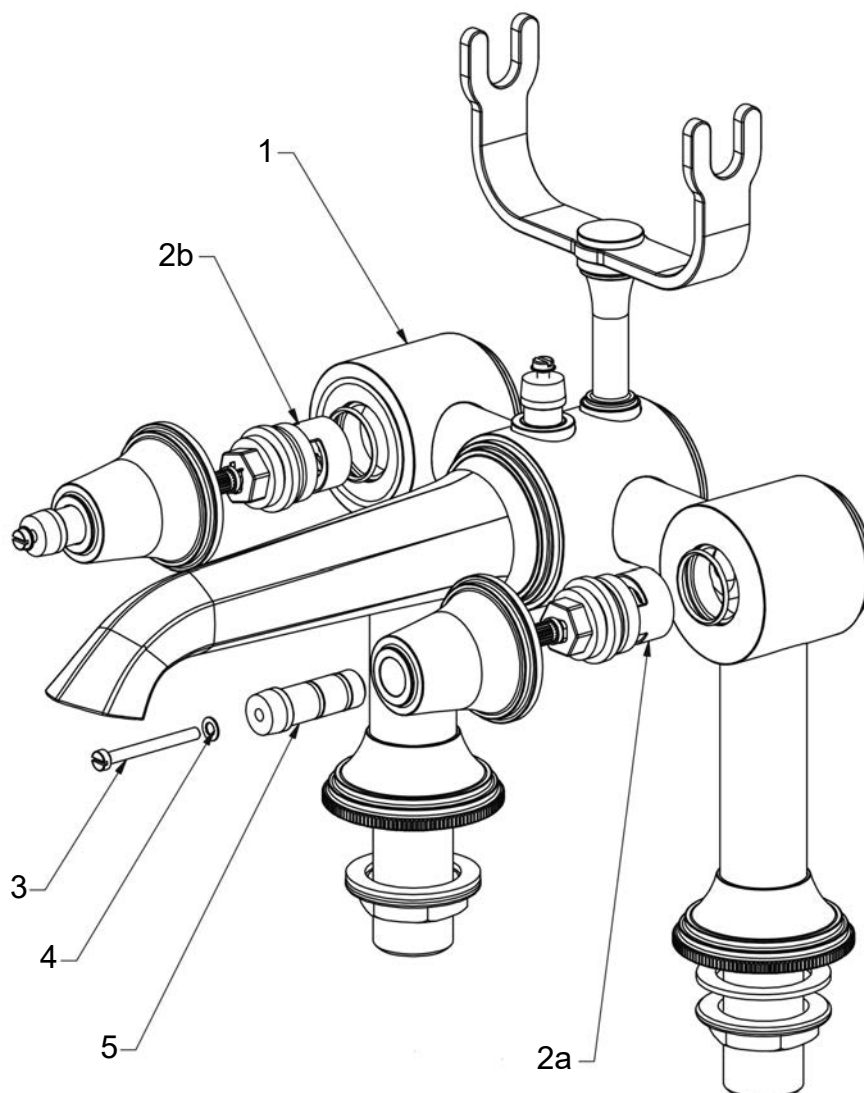

Claybrook.

PRODUCT DATA SHEET

TAP-BEL-BAT-MIX (VCS6K30) deck mounted bath / shower mixer lever

- Available Control Options -

CHML

PNBL

Claybrook.

Claybrook.

The flow rate data provided in this document is indicative of each product and is given in an open outlet condition. Installation design, external connections and fittings not supplied may affect the data provided.

Claybrook.

Item	Part No.	Description
1	-	Inlet Body
2a	-	CD Valve (Anti-Clockwise Closing)
2b	-	CD Valve (Clockwise Closing)
3	-	Screw
4	-	Washer
5	-	Sider Body Spindle

Claybrook.

IMPORTANT NOTES

1. Installation should be carried out by a competent engineer, in accordance with water regulations.
2. Before installation, ensure supply pipes are flushed clean. Debris or loose particles will affect the efficiency of the ceramic disc cartridge.
3. For mixer taps, it is recommended that hot & cold pressures are equally balanced.
4. To help maintain the high quality finish, please clean with a soft damp cloth. Do not use abrasive polish or cleaners. Stains may be removed using undiluted washing up liquid.
5. Ceramic cartridges in hard water areas. To prolong the lifespan and reduce servicing periods of your tap we recommend that a suitable water softener be fitted. Consult your installer/designer for details.
6. Please note that as with all tap and shower ware it will be necessary from time to time for the products to be serviced, this should be carried out by a qualified Plumbing Engineer.