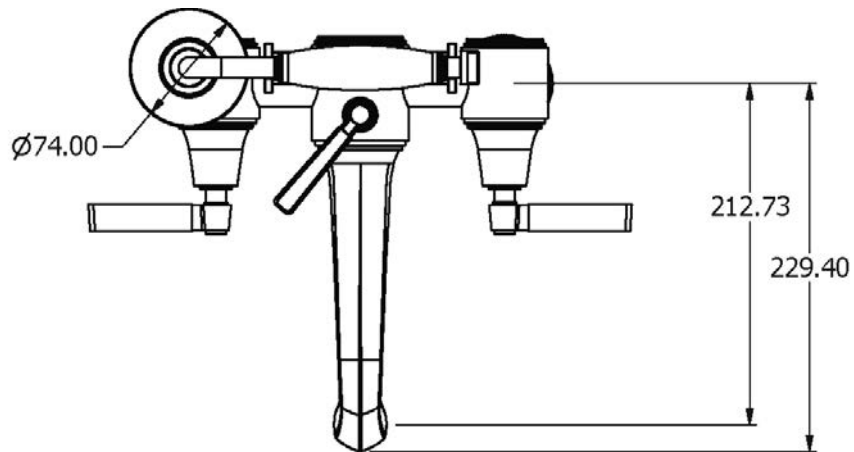

Claybrook.

PRODUCT DATA SHEET

TAP-BEL-BAT-MIX (VCS6K30) deck mounted bath / shower mixer lever

- Available Control Options -

CHML

PNBL

Claybrook.

Claybrook.

The flow rate data provided in this document is indicative of each product and is given in an open outlet condition. Installation design, external connections and fittings not supplied may affect the data provided.

Claybrook.

Item	Part No.	Description
1	-	Inlet Body
2a	-	CD Valve (Anti-Clockwise Closing)
2b	-	CD Valve (Clockwise Closing)
3	-	Screw
4	-	Washer
5	-	Sider Body Spindle

Claybrook.

IMPORTANT NOTES

1. Installation should be carried out by a competent engineer, in accordance with water regulations.
2. Before installation, ensure supply pipes are flushed clean. Debris or loose particles will affect the efficiency of the ceramic disc cartridge.
3. For mixer taps, it is recommended that hot & cold pressures are equally balanced.
4. To help maintain the high quality finish, please clean with a soft damp cloth. Do not use abrasive polish or cleaners. Stains may be removed using undiluted washing up liquid.
5. Ceramic cartridges in hard water areas. To prolong the lifespan and reduce servicing periods of your tap we recommend that a suitable water softener be fitted. Consult your installer/designer for details.
6. Please note that as with all tap and shower ware it will be necessary from time to time for the products to be serviced, this should be carried out by a qualified Plumbing Engineer.