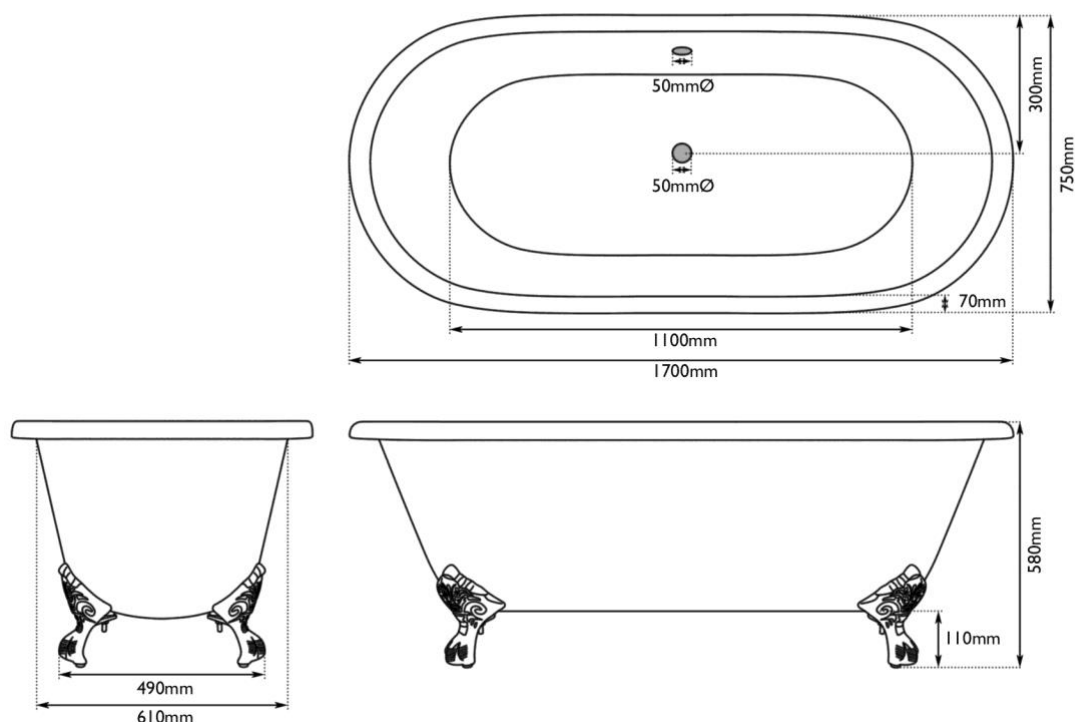

Claybrook.

WASHINGTON - Double ended claw foot bath - painted with feet – 0TH

Code- BAT-WAS-CAT-FSD-DGY-0TH

Body – Cast Iron

Interior – Vitreous Enamel

Exterior - Painted in Mid-French Grey as Standard

Feet – Painted in Soft White as Standard

Size – 170 l x 75 w x 58 h cm

Weight – 157kg

Requires - Exposed waste - not included

The Washington: a double ended cast iron bath with a vitreous enamel interior, exterior painted in Mid-French Grey as standard, ready to install. This bath comes complete with ball and claw cast iron feet painted in Soft White available without tap holes.