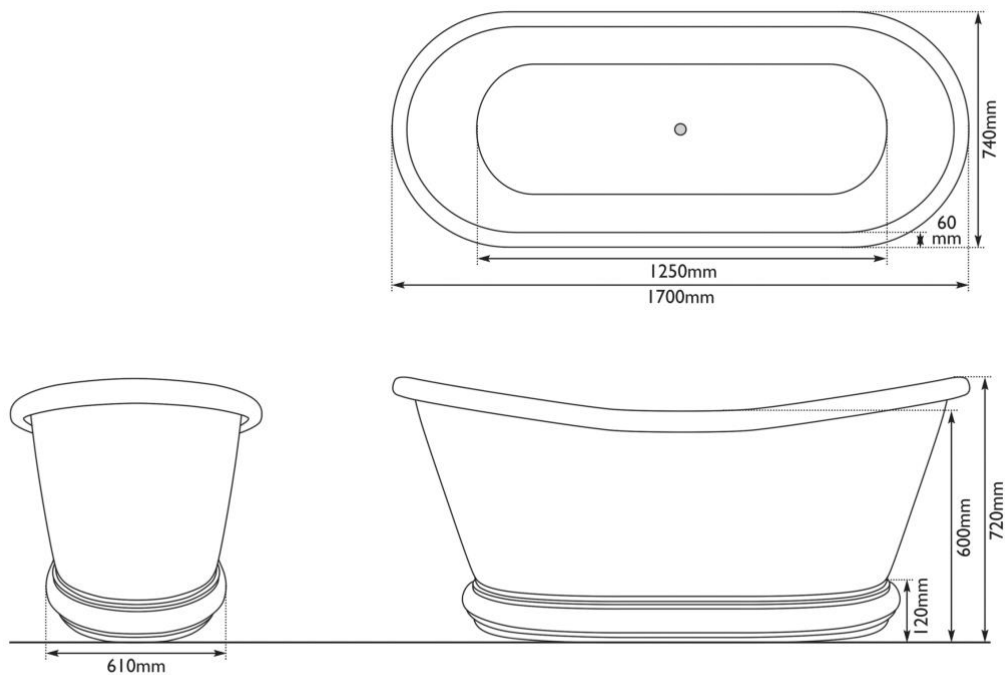

# Claybrook.

WESTCHESTER - Double Ended Polished Nickel Bath – painted Black Grey - OTH

Code- BAT-WES-COP-FSD-GBK-0TH

Body – Polished Nickel Plated on Copper

Interior – Polished Nickel Plated on Copper

Exterior - Middle painted in Black Grey.

Roll top and double plinth – Polished Nickel

Size – 170 l x 74 w x 72 h cm

Weight – 50kg

Requires - Exposed waste - not included

The Westchester - A grand statement piece rounded design personifies this painted nickel/copper bath, highlighted by a large double plinth supporting the bath body and rolled upper edge in exposed nickel. The nickel plated copper has been polished extensively which creates a deep sheen and almost ethereal air to the bath. Exterior painted in Black-Grey as a superb contrast to the eye catching nickel. Available without tap holes.