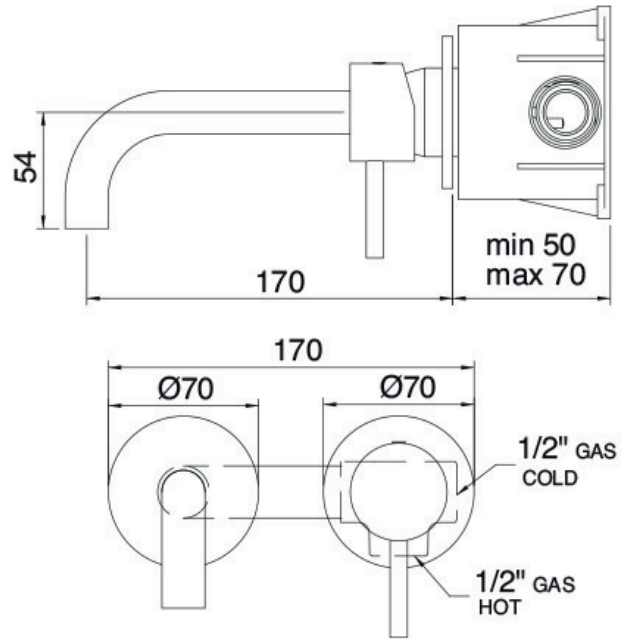

# MIDTOWN BASIN TAP

Wall Mounted 2 Hole Basin Mixer with Lever

TAB-MID-BAS-2TW-CHL (Chrome)

MATERIAL: Brass

FINISHES

Chrome

Print colours may vary from original.

If you require any further assistance regarding specification data and technical advice please contact us at [enquiries@claybrookstudio.co.uk](mailto:enquiries@claybrookstudio.co.uk)