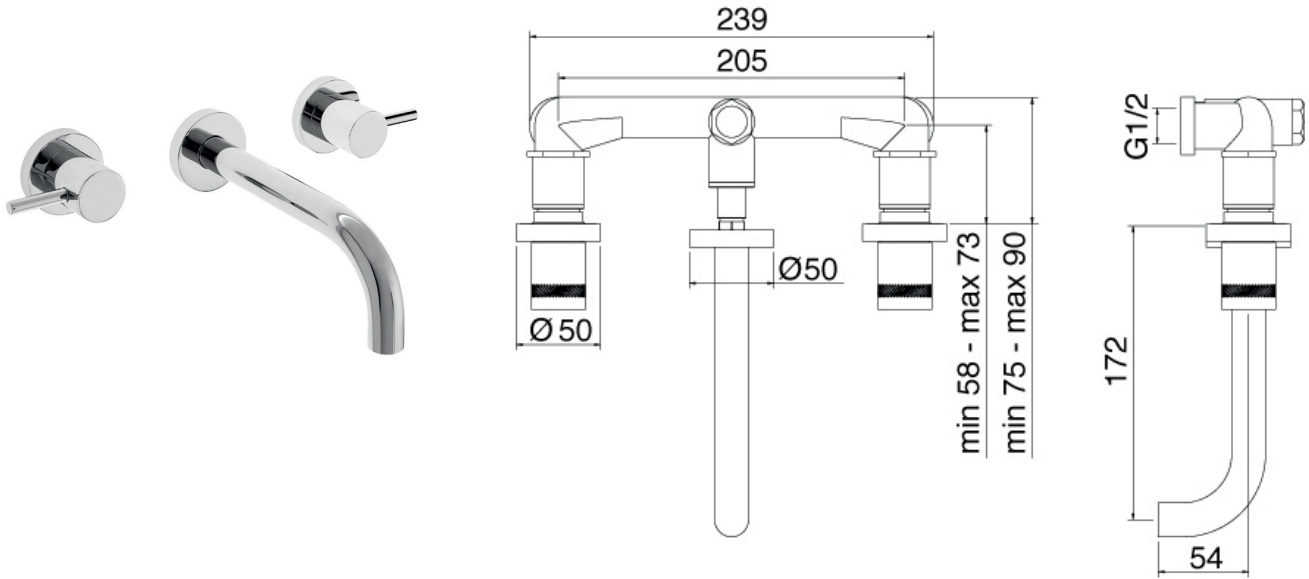

Claybrook.

MIDTOWN BASIN TAP

Wall Mounted 3 Hole Basin Mixer with Lever

TAP-MID-BAS-3TH-CHL (Chrome)

MATERIAL: Brass

FINISHES

Chrome

Print colours may vary from original.