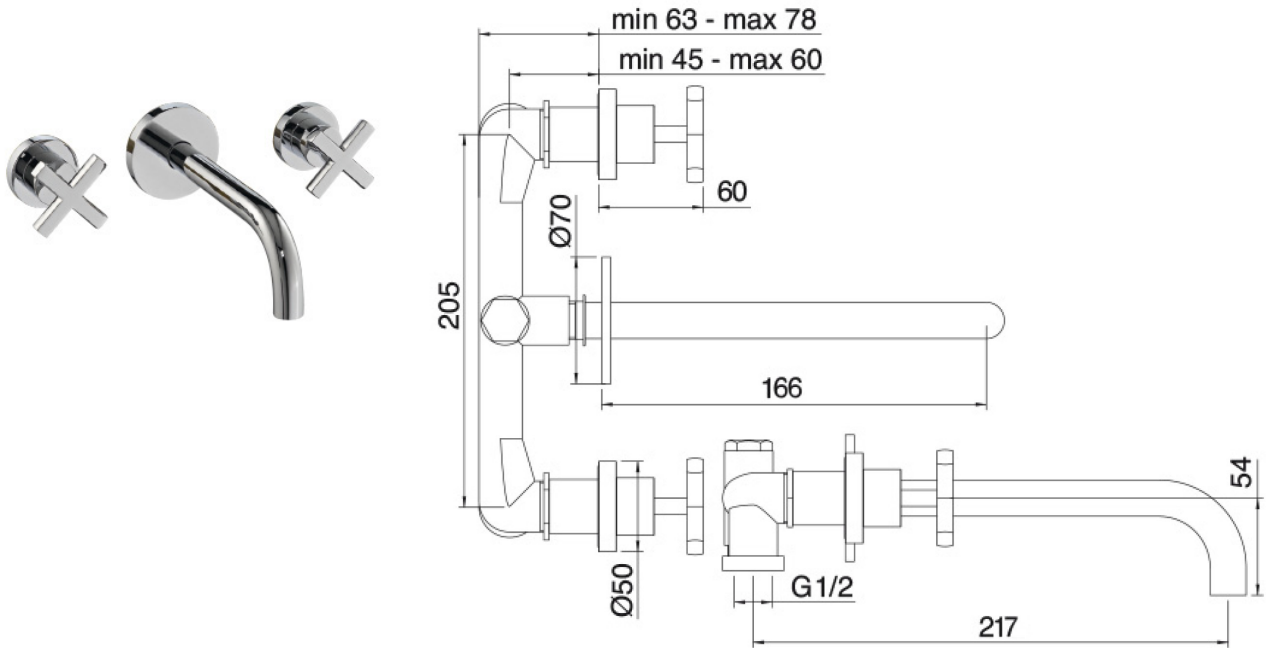

Claybrook.

MIDTOWN BASIN TAP

Wall Mounted 3 Hole Basin Mixer with Cross Heads

TAP-MID-BAS-3TW-CHX (Chrome)

TAP-MID-BAS-3TW-MBX (black)

MATERIAL: Brass

FINISHES

Chrome