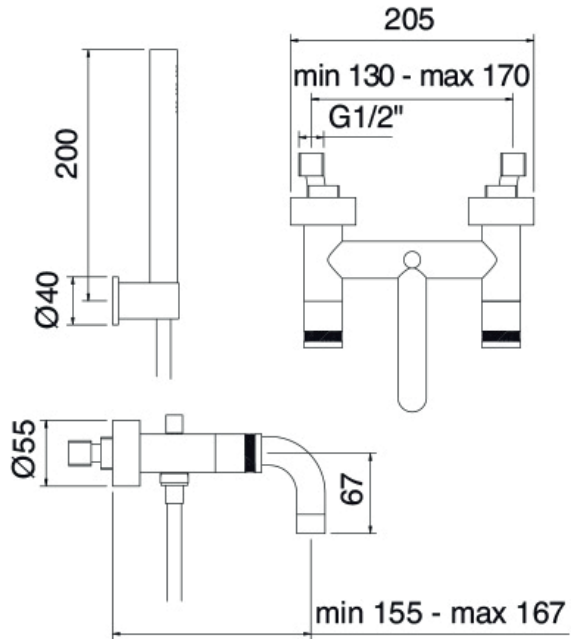

Claybrook.

MIDTOWN BATH TAP

Wall Mounted Bath Mixer Hand Held with Levers

TAB-MID-BAT-BSW-CHL (Chrome)

MATERIAL: Brass

FINISHES

Chrome

Print colours may vary from original.