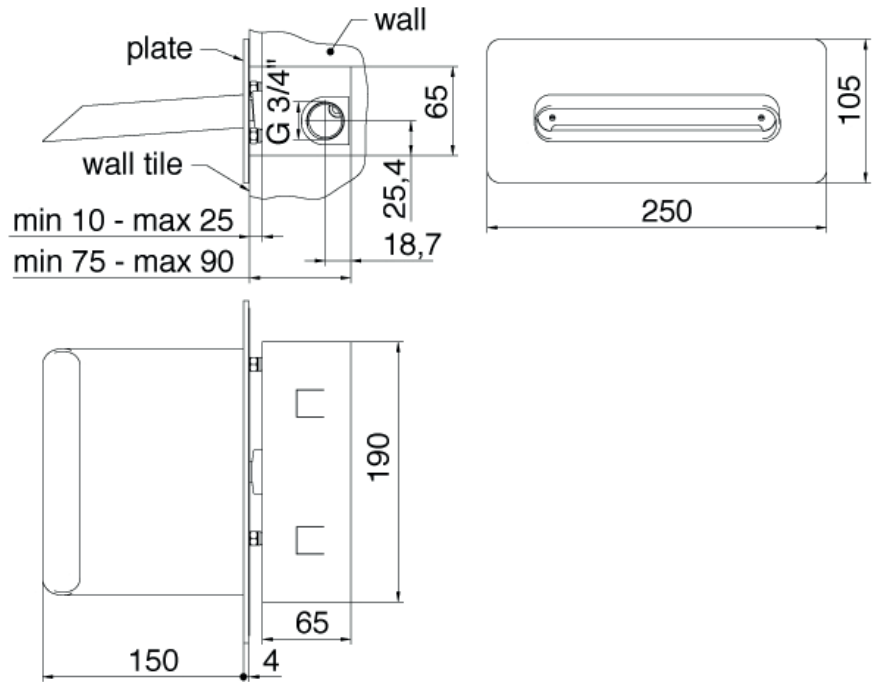

# MIDTOWN SHOWER

Concealed Water Fall Bath Spout

SHO-MID-CON-CWF-CH (Chrome)

MATERIAL: Brass

FINISHES

Chrome

Print colours may vary from original.

If you require any further assistance regarding specification data and technical advice please contact us at [enquiries@claybrookstudio.co.uk](mailto:enquiries@claybrookstudio.co.uk)