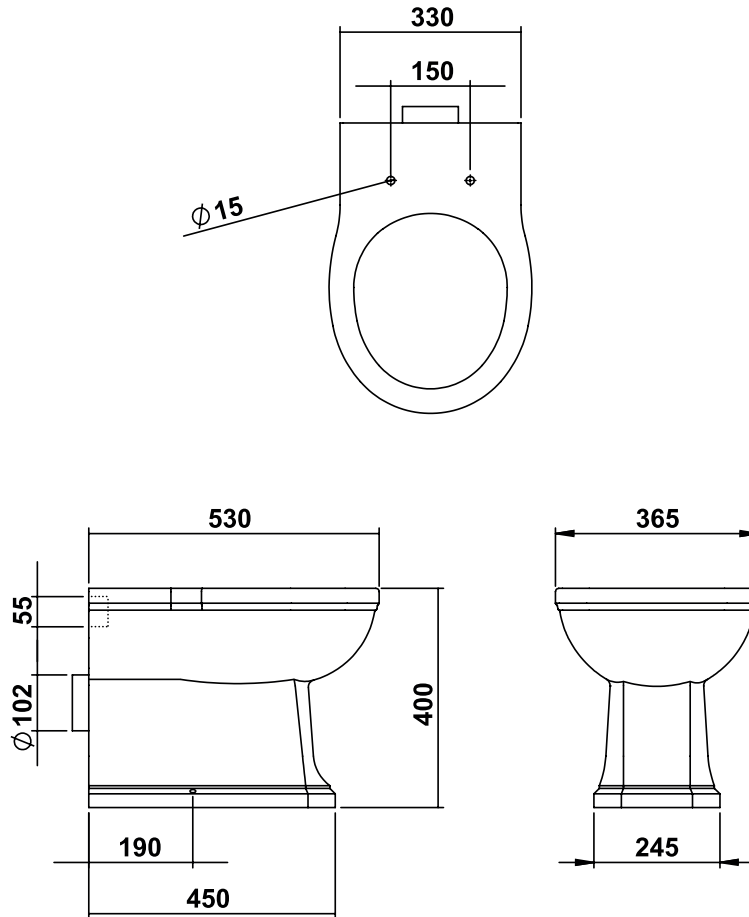

Claybrook.

WHITEHALL

Back to Wall Pan

TOI-WHI-CER-BTW-530-WHT
Size: L365 x d530 x h400mm

MATERIAL: Ceramic

Please order seat separately

Print colours may vary from original.

If you require any further assistance regarding specification data and technical advice please contact us at enquiries@claybrookstudio.co.uk