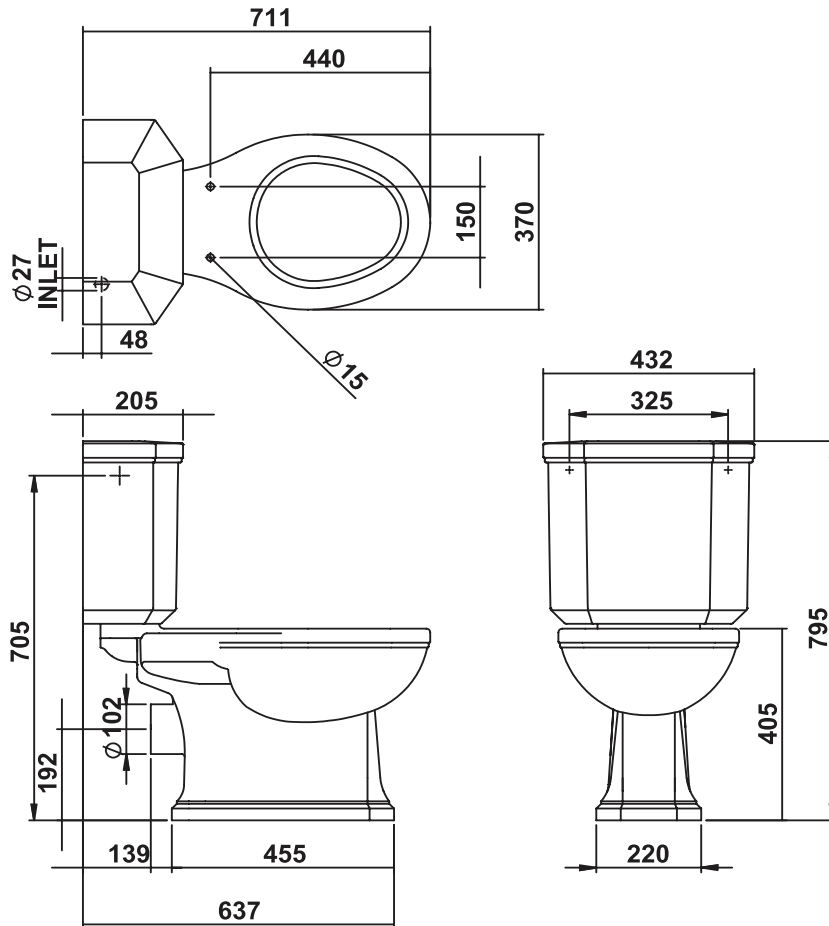

Claybrook.

WHITEHALL

Close Coupled Toilet

TOI-WHI-CER-CCC-771-WHT
Size: L432 x d711 x h795mm

MATERIAL: Ceramic

Please order seat separately

Print colours may vary from original.

If you require any further assistance regarding specification data and technical advice please contact us at enquiries@claybrookstudio.co.uk