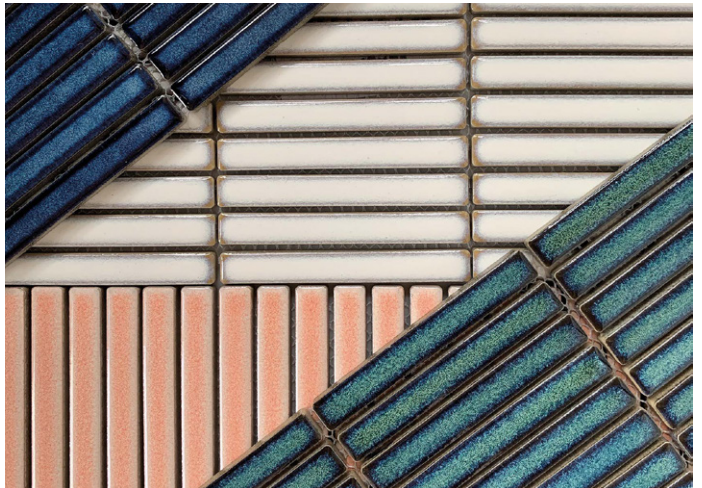

Claybrook.

ZEZE

There is something so eye-catching and beautiful in the colours and shapes of these porcelain wall mosaics. Influenced by traditional Japanese glazing techniques, the linear tiles are available in five fantastic shade options for a modern twist on classic style.

5 MOSAICS / 1 FINISH / 1 FORMATS

Zeze Blossom Mosaic

Zeze Blossom, Orchid, Sora and Kaiyo Mosaic

COLOURS

Orchid

Blossom

Bonsai

Kaiyo

Sora

FORMAT	SIZE (mm)	THICKNESS (mm)	FINISH	COLOURS	RECOMMENDED GROUT WIDTH (mm)	BOX QTY
Mosaic	284 x 295	7	Glazed Porcelain	All	2	10

Shade Variation / V2 - Slight

Requires Sealing / No

Material / Glazed Porcelain