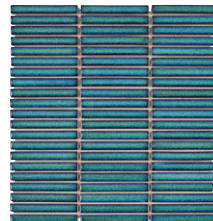

Claybrook.

ZEZE

There is something so eye-catching and beautiful in the colours and shapes of these porcelain wall mosaics. Influenced by traditional Japanese glazing techniques, the linear tiles are available in five fantastic shade options for a modern twist on classic style.

5 MOSAICS / 1 FINISH / 1 FORMATS

Zeze Blossom Mosaic

Zeze Blossom, Orchid, Sora and Kaiyo Mosaic

COLOURS

Orchid

Blossom

Bonsai

Kaiyo

Sora

FORMAT	SIZE (mm)	THICKNESS (mm)	FINISH	COLOURS	RECOMMENDED GROUT WIDTH (mm)	BOX QTY
Mosaic	284 x 295	7	Glazed Porcelain	All	2	10

Shade Variation / V2 - Slight

Requires Sealing / No

Material / Glazed Porcelain